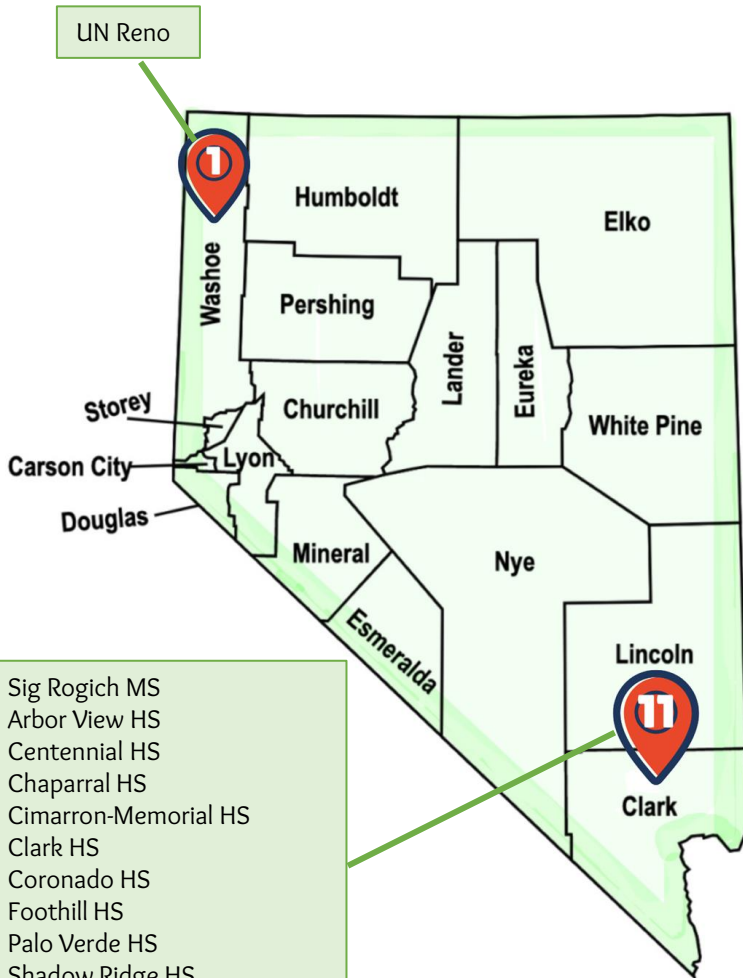

Japanese language programs in Nevada

- Sig Rogich MS
- Arbor View HS
- Centennial HS
- Chaparral HS
- Cimarron-Memorial HS
- Clark HS
- Coronado HS
- Foothill HS
- Palo Verde HS
- Shadow Ridge HS
- Silverado HS
- Spring Valley HS
- College of Southern Nevada
- UN Las Vegas
- Las Vegas Academy of Arts
- Performing Arts Center