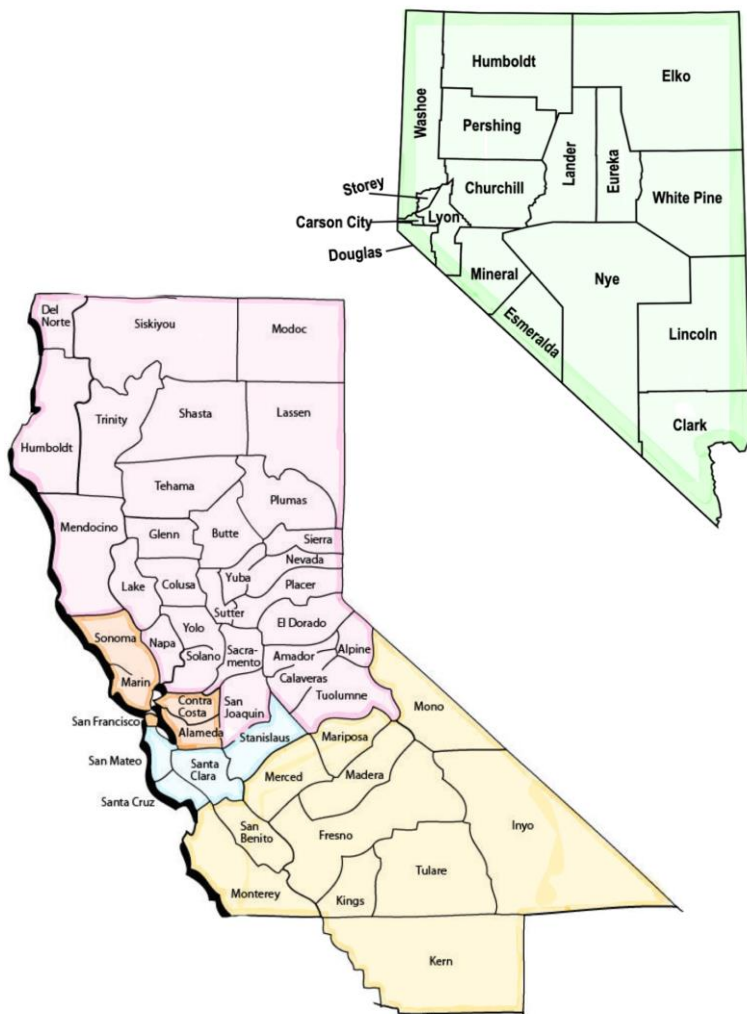

# Japanese Programs in your Area

Information on local Japanese programs in Northern California and Nevada

# Japanese language programs in the Greater Sacramento Area

# Japanese language programs in North Bay, San Francisco, and East Bay

College of Marin

El Cerrito HS  
 Las Lomas HS  
 Monte Vista HS  
 Contra Costa College  
 Diablo Valley College  
 Saint Mary's College of California  
 Diablo Nippongo Gakuen  
 Kurumi Japanese Class  
 Nomura Preschool  
 Sycamore Christian Preschool

Castro Valley HS  
 Mount Eden HS  
 Chabot College  
 CSU East Bay  
 Laney College  
 Ohlone Community College  
 UC Berkeley  
 American International  
 Montessori School  
 Oakland Nippongo Gakuen  
 Sakura Gakuen  
 SACBC Japanese Language School