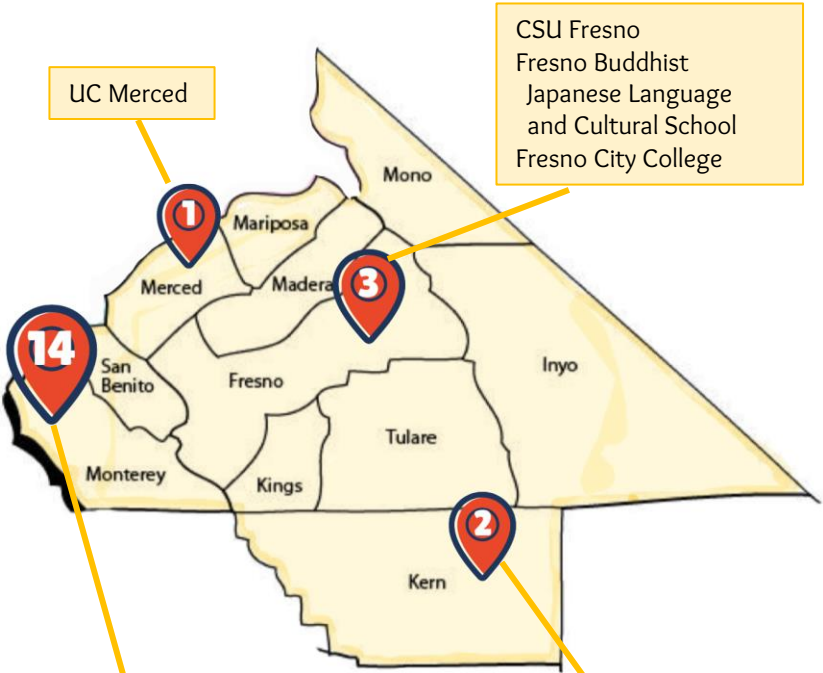

Japanese language programs in Monterey and Central Valley

UC Merced

CSU Fresno
Fresno Buddhist
Japanese Language
and Cultural School
Fresno City College

Los Arboles MS
Monte Vista TK-8 School
Seaside MS
Alisal HS
Everett Alvarez HS
Monterey HS
North Salinas HS
Rancho San Juan HS
Salinas HS
Stevenson School
CSU Monterey Bay
Defense Language Institute
Foreign Language Center
Middlebury Institute of
International Studies at Monterey
Monterey Peninsula College

Bakersfield College
CSU Bakersfield